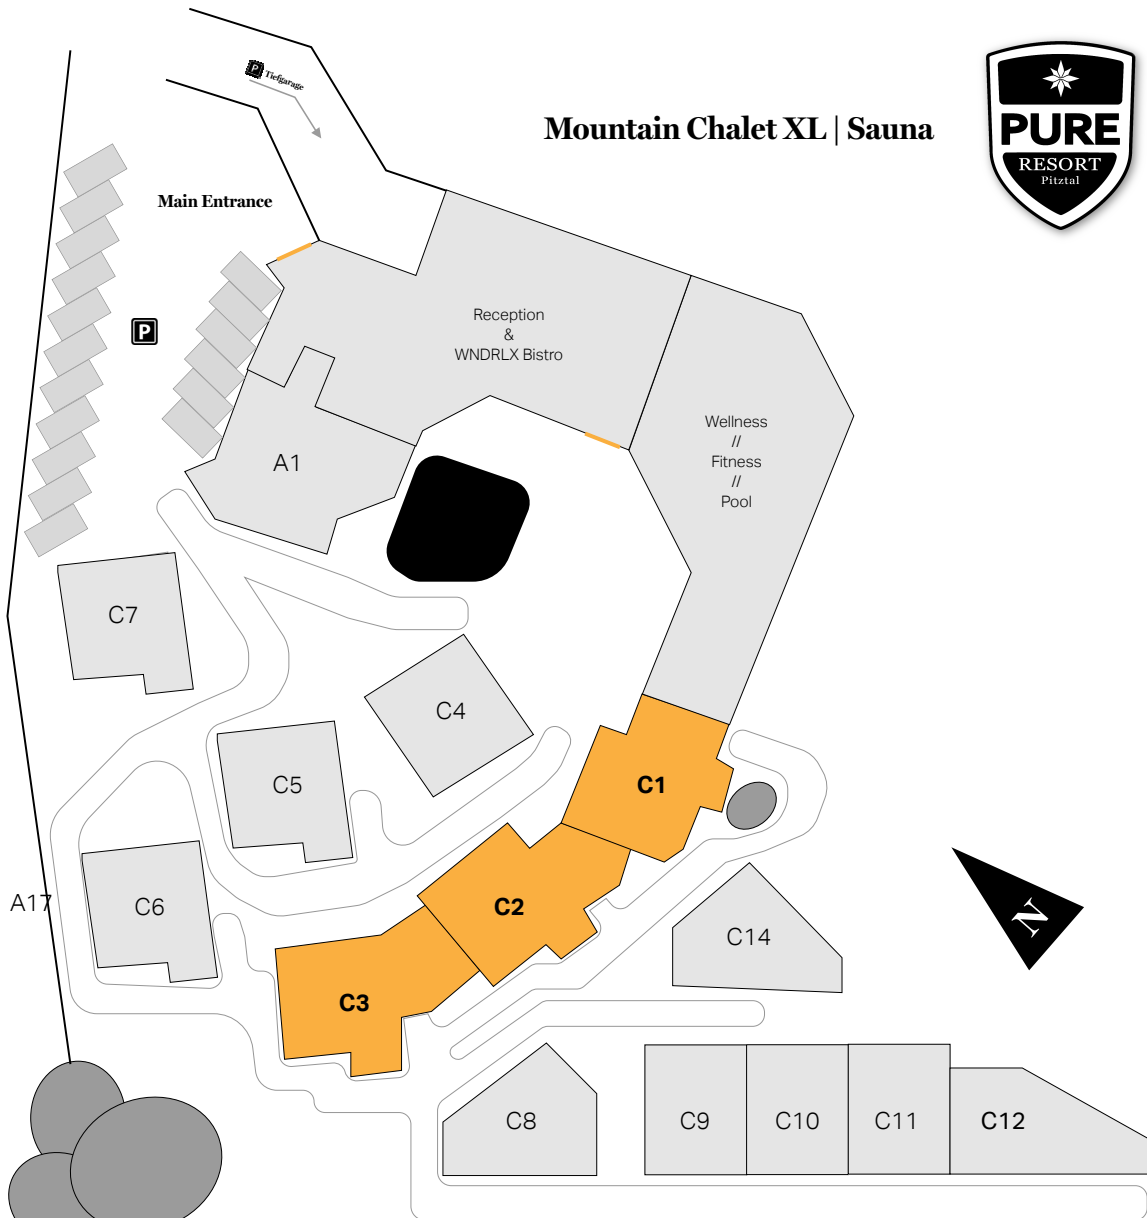

# Mountain Chalet XL | Sauna

Main Entrance

Tiefgarage

P

Reception  
&  
WNDRLX Bistro

Wellness  
//  
Fitness  
//  
Pool

A1

C7

C4

C5

C1

A17

C6

C2

C14

C3

C8

C9

C10

C11

C12

N