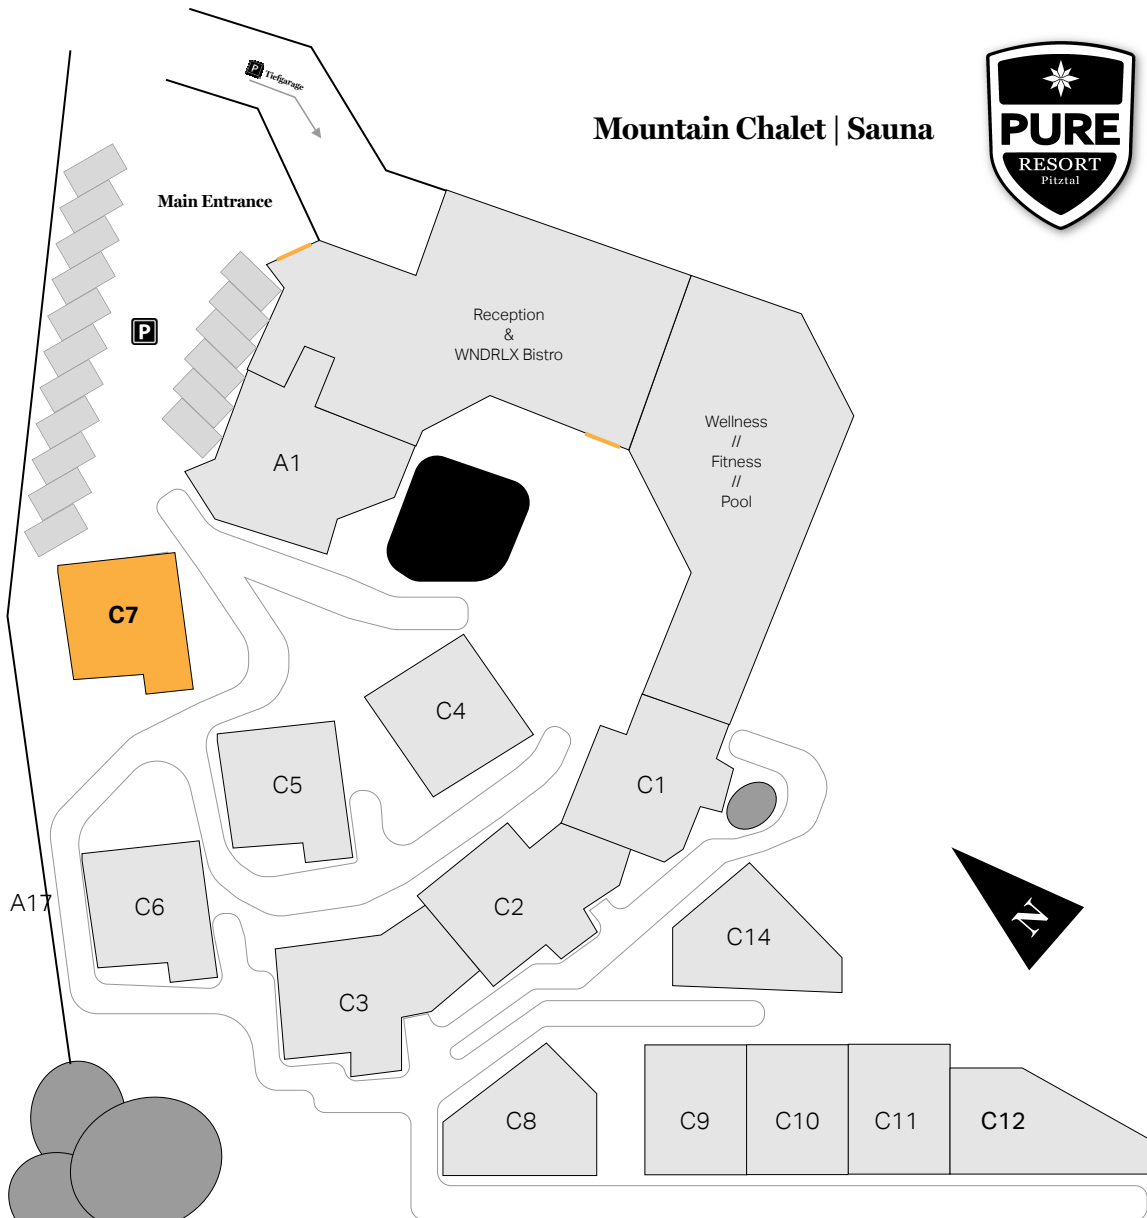

Mountain Chalet | Sauna

Main Entrance

Tiefgarage

P

Reception
&
WNDRLX Bistro

Wellness
//
Fitness
//
Pool

A1

C7

C4

C5

C1

A17

C6

C2

C14

C3

C8

C9

C10

C11

C12

N