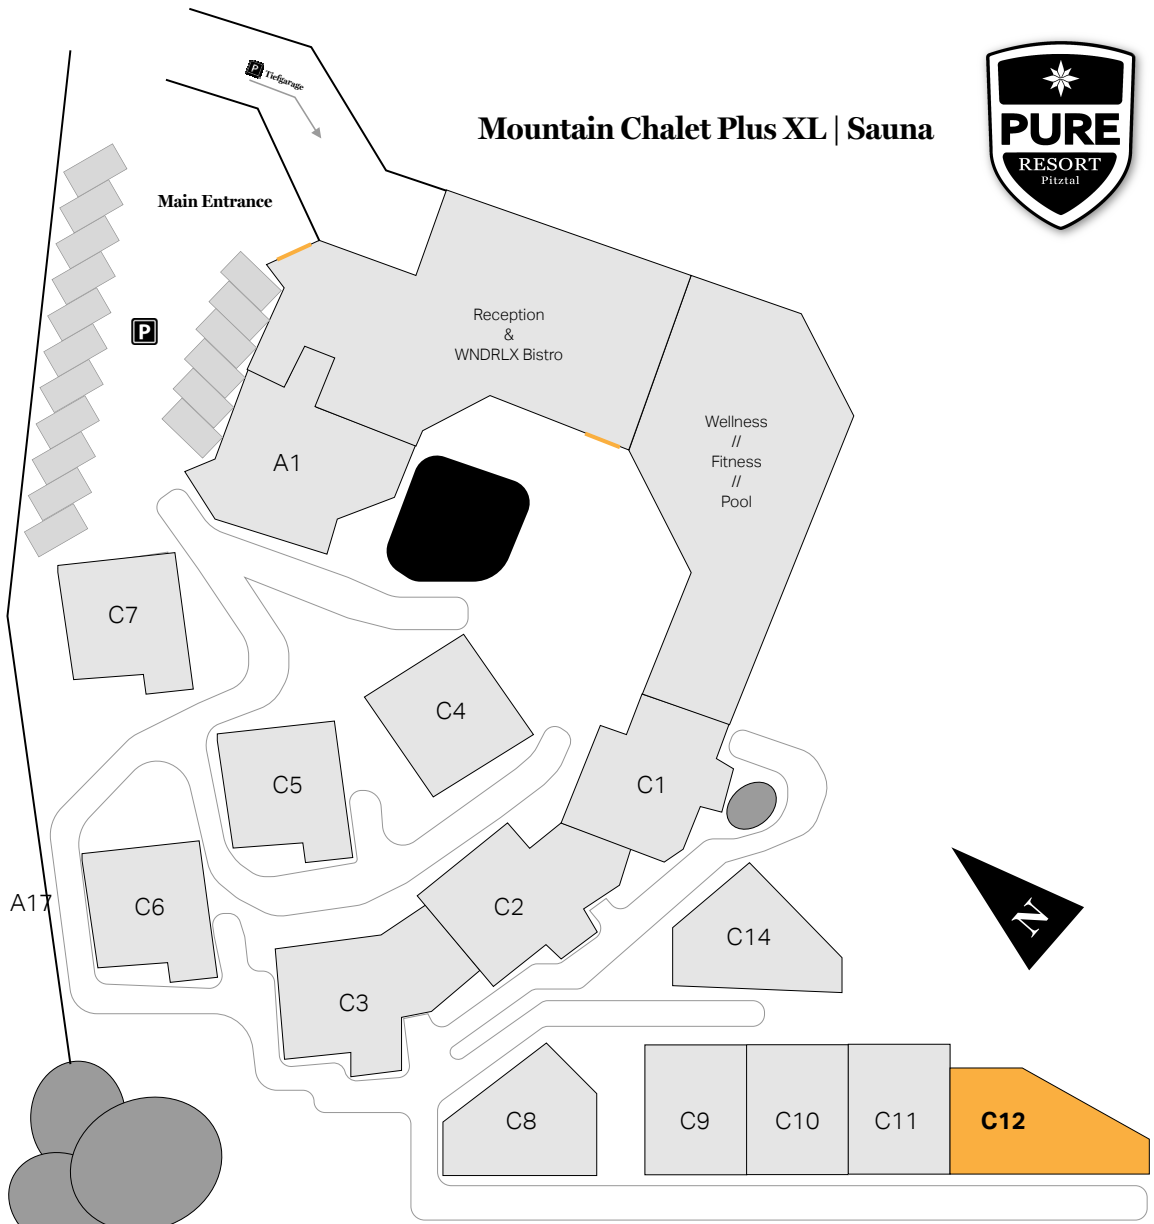

Mountain Chalet Plus XL | Sauna

Main Entrance

Tiefgarage

P

Reception
&
WNDRLX Bistro

Wellness
//
Fitness
//
Pool

A1

C7

C4

C5

C1

A17

C6

C2

C14

C3

C8

C9

C10

C11

C12

N