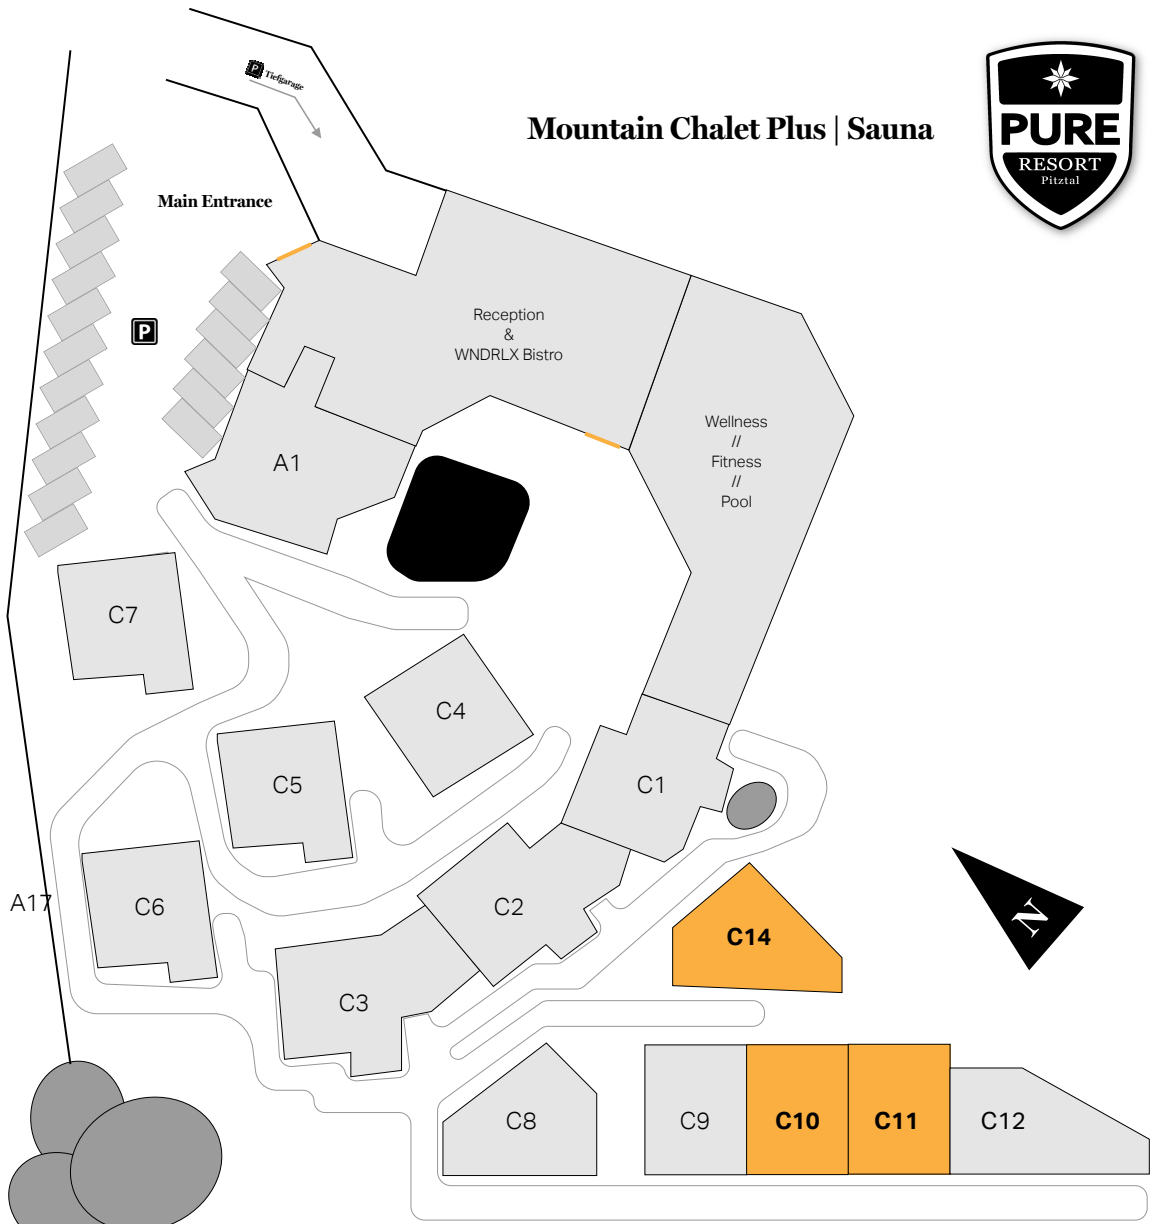

# Mountain Chalet Plus | Sauna

Main Entrance

Tiefgarage

Reception  
&  
WNDRLX Bistro

Wellness  
//  
Fitness  
//  
Pool

A1

C7

C4

C5

C1

C6

C2

C14

C3

C8

C9

C10

C11

C12

P

A17

N