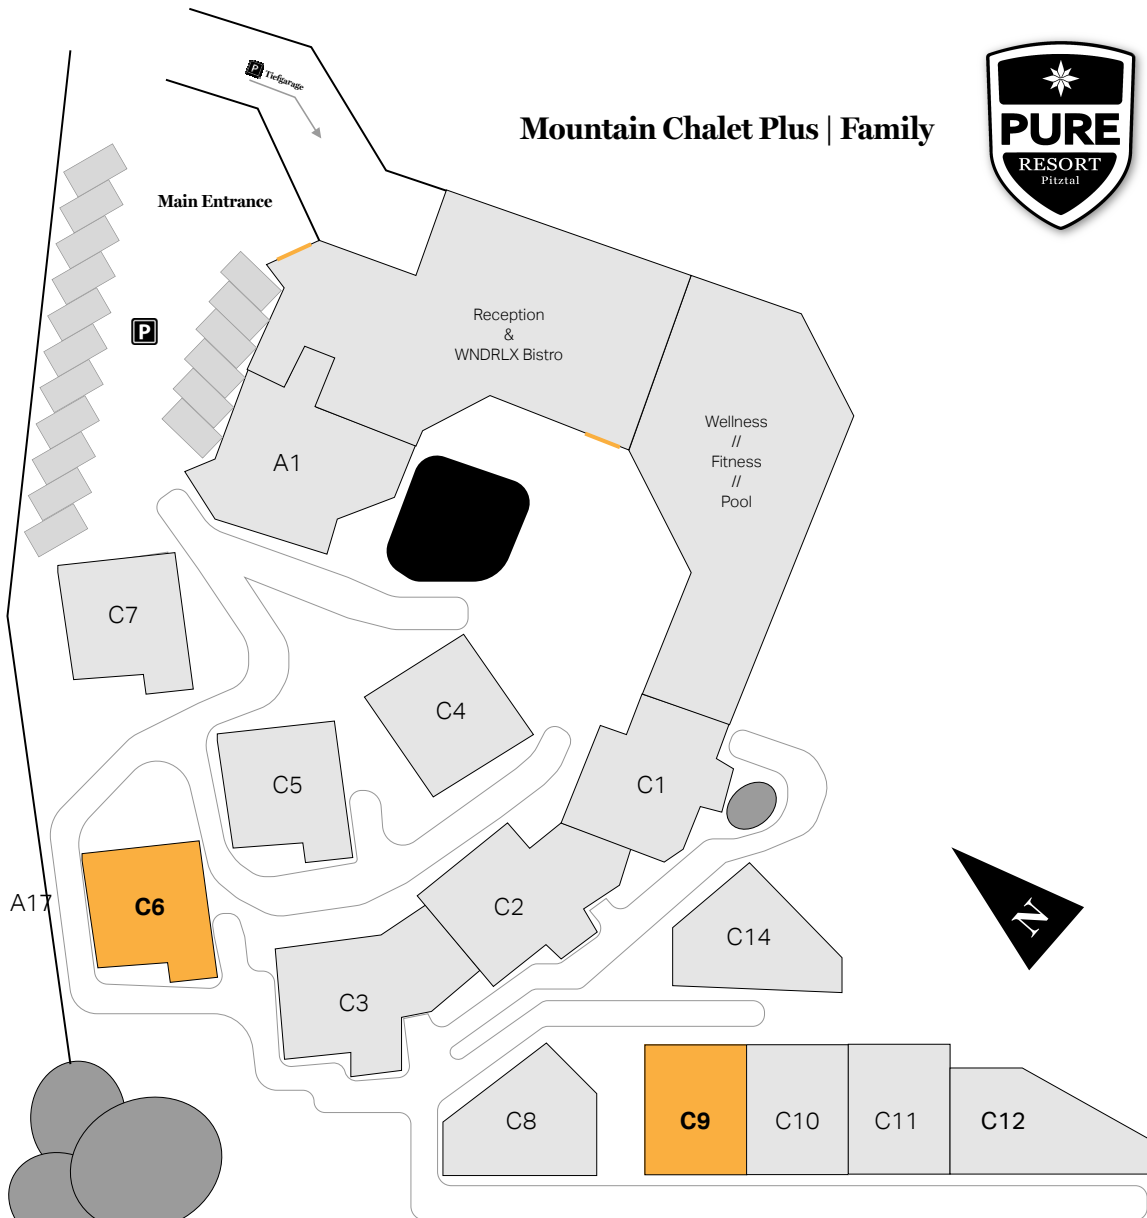

Mountain Chalet Plus | Family

Main Entrance

Tiefgarage

Reception
&
WNDRLX Bistro

Wellness
//
Fitness
//
Pool

A1

C7

C4

C5

C1

A17

C6

C2

C14

C3

C8

C9

C10

C11

C12

N