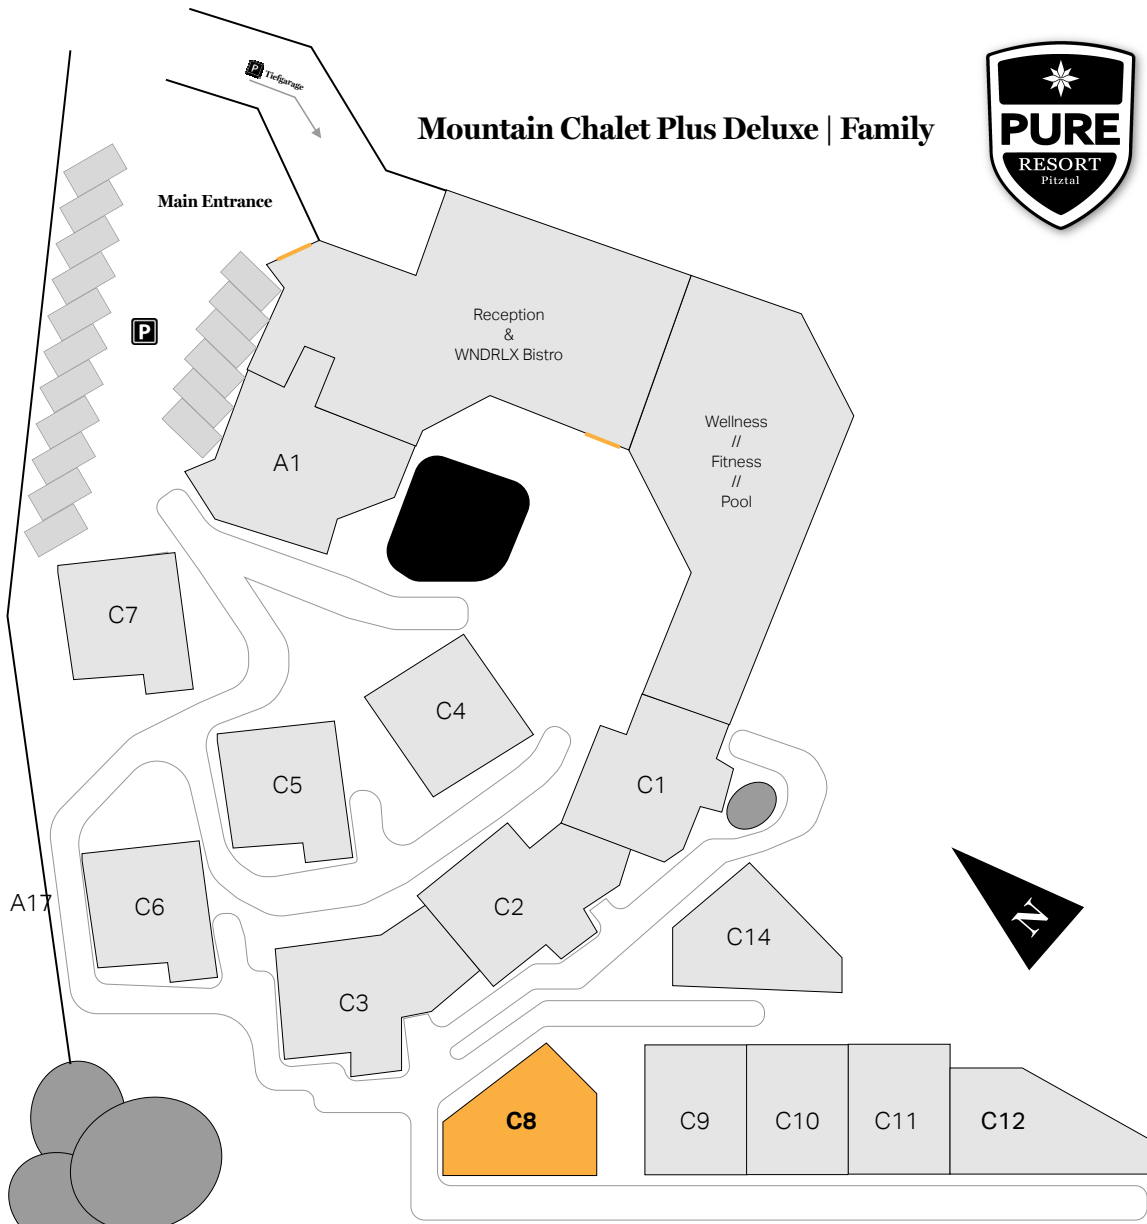

# Mountain Chalet Plus Deluxe | Family

Main Entrance

Tiefgarage

P

Reception  
&  
WNDRLX Bistro

Wellness  
//  
Fitness  
//  
Pool

A1

C7

C4

C5

C1

A17

C6

C2

C14

C3

C8

C9

C10

C11

C12

N