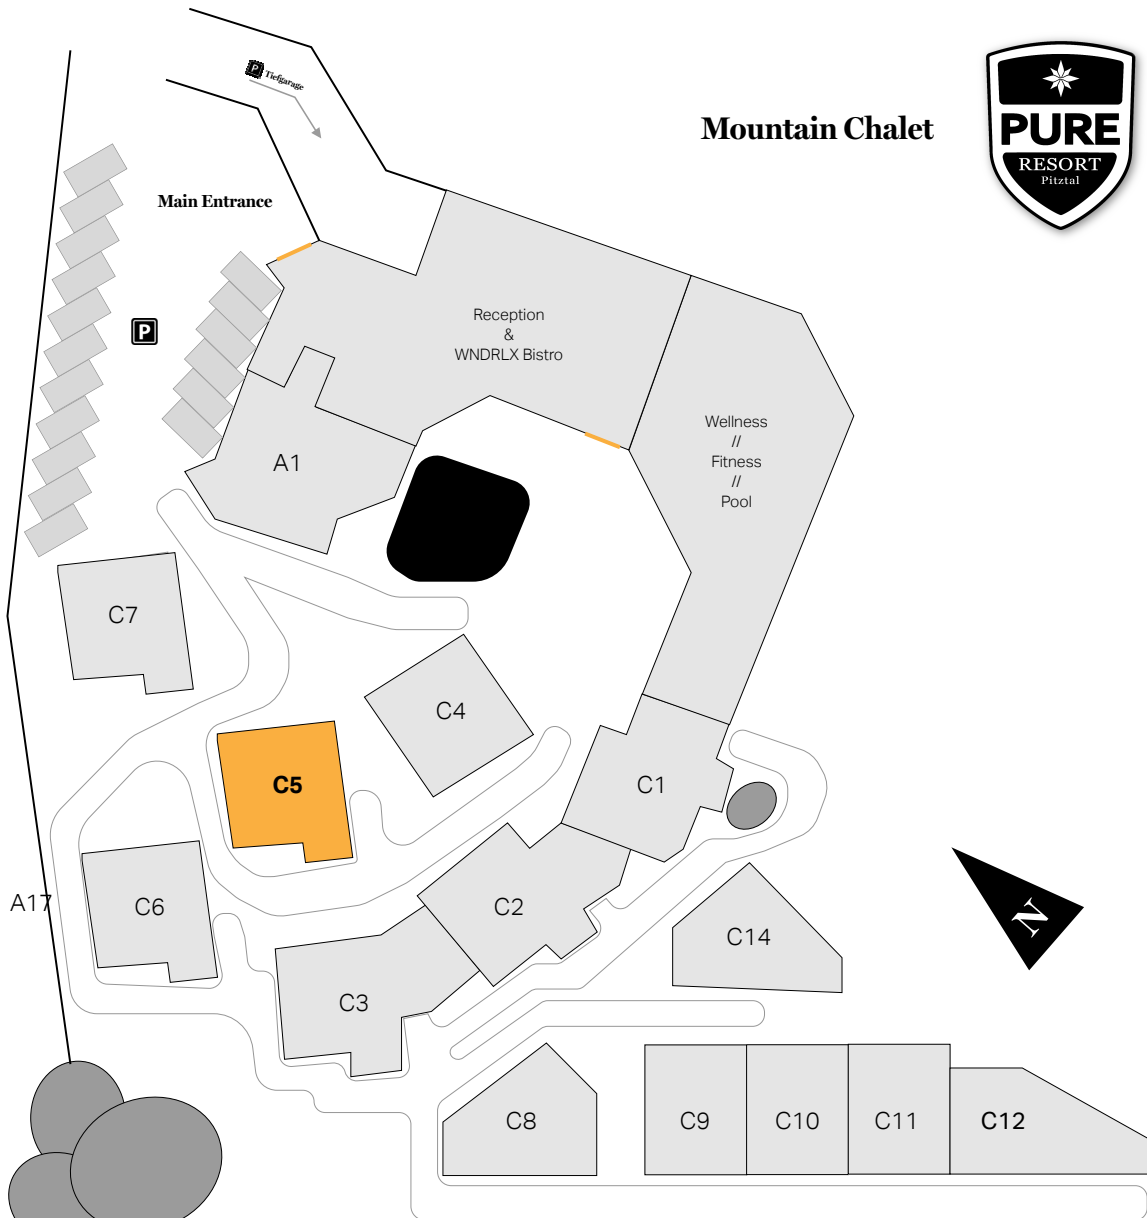

Mountain Chalet

Main Entrance

P

Reception
&
WNDRLX Bistro

Wellness
//
Fitness
//
Pool

A1

C7

C4

C5

C1

A17

C6

C2

C14

C3

C8

C9

C10

C11

C12

N